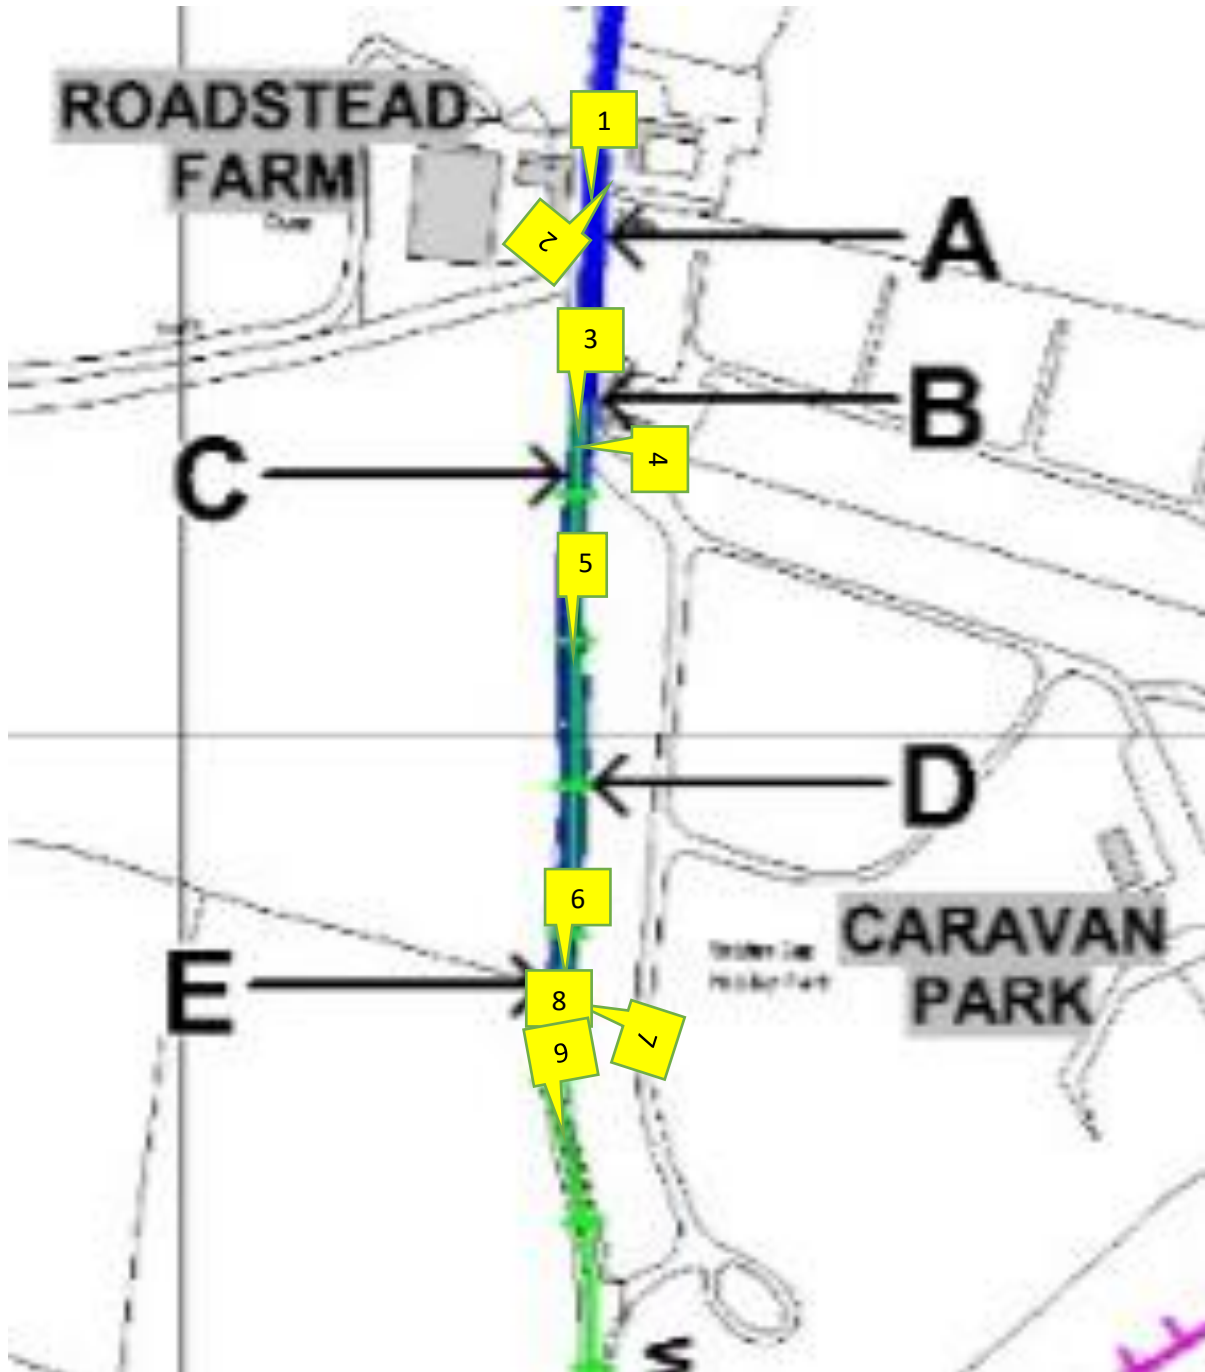

T539 – Mill Lane, Chideock

Site Visit 15/03/2018 photo key

Bridleway
Authorised
vehicles only

Public
Bridleway

2018.03.15

2018.03.15

2018.03.15

GOLDEN CAP
Holiday Park
Welcome to Alberlon
(Owner's Holiday Homes)
01328 426917
www.goldencap.co.uk

10

Bridleway

PUBLIC BRIDLE WAY
& FOOTPATH

2018.03.15

2018.03.15

2018.03.15

2018.03.15

2018.03.15