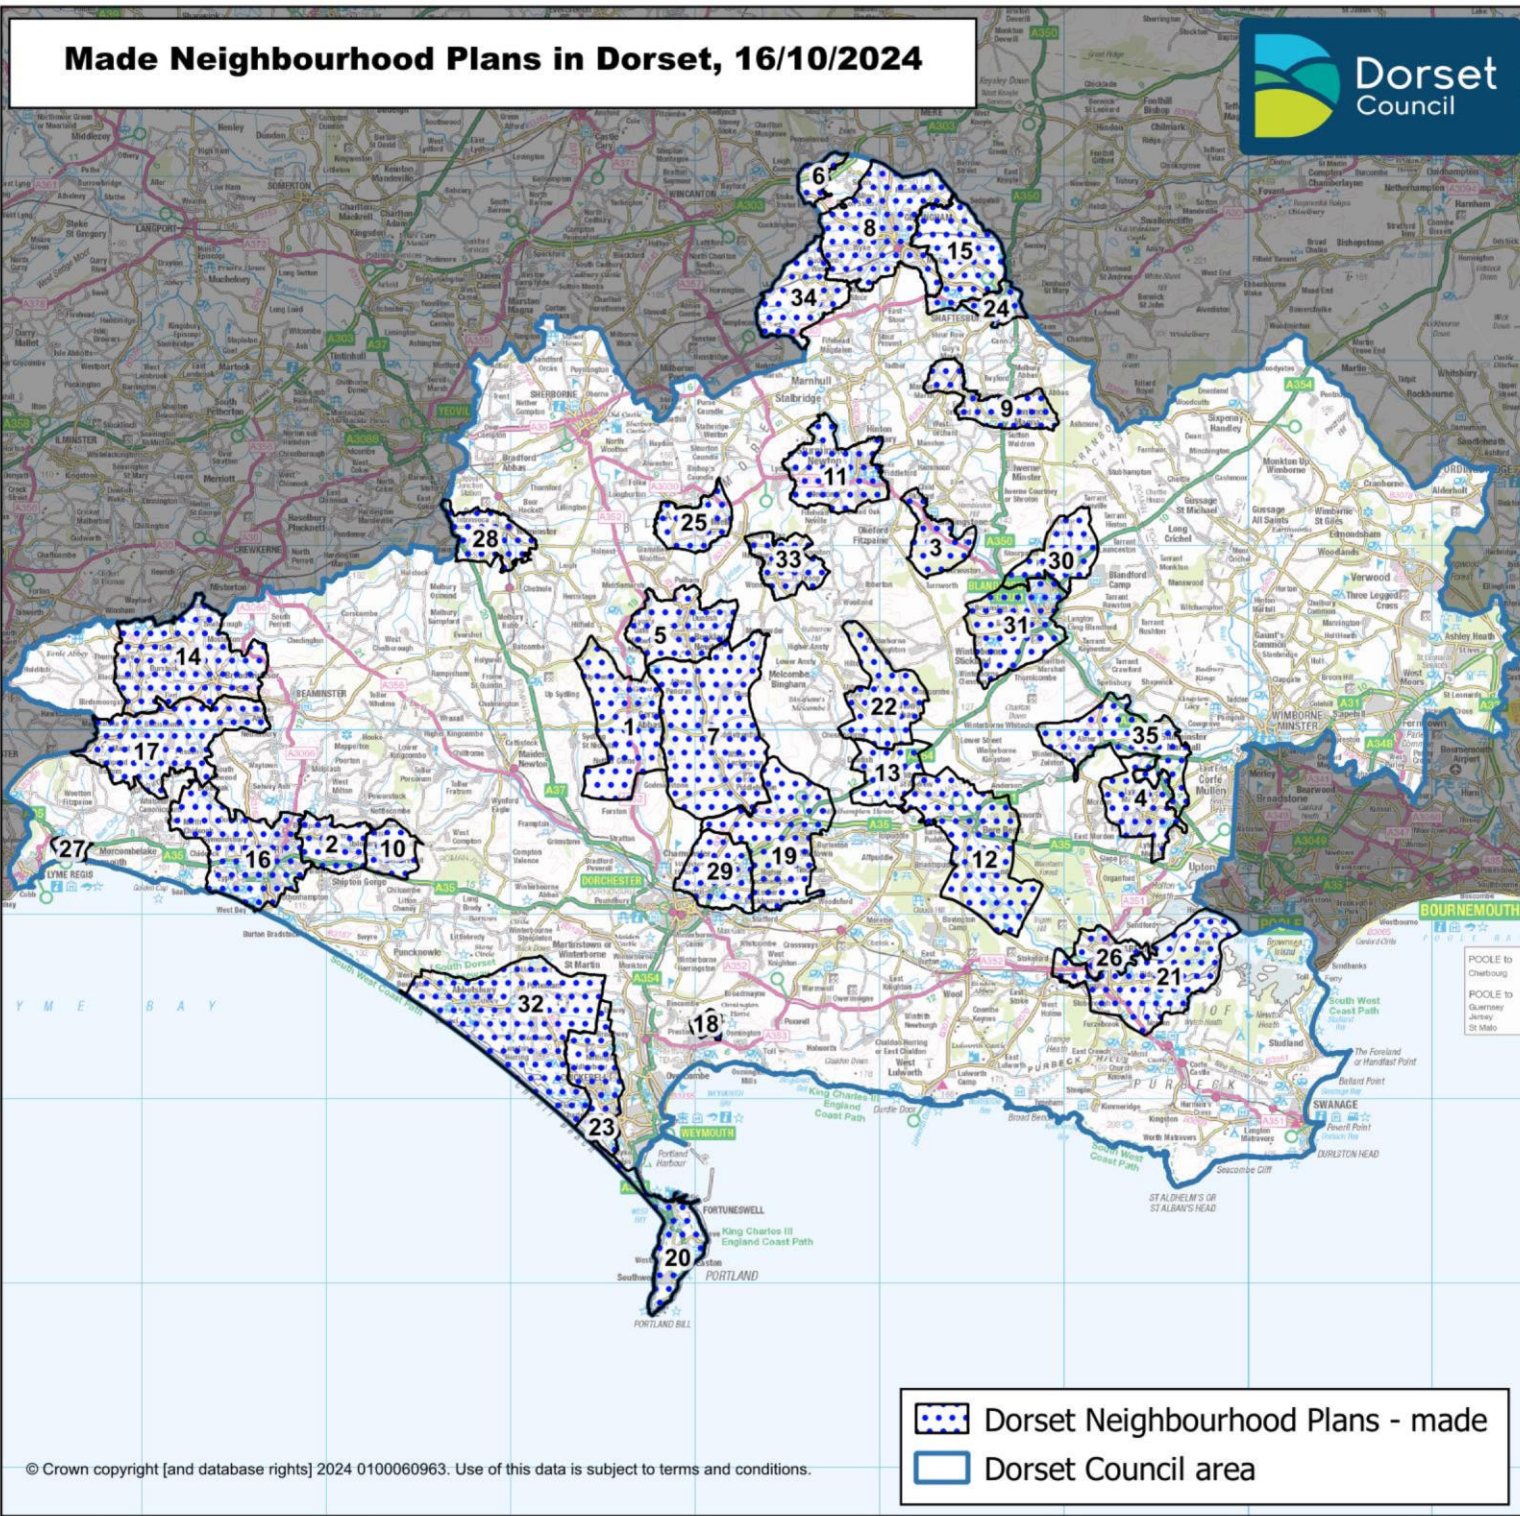

Made Neighbourhood Plans in Dorset, 16/10/2024

 Dorset Neighbourhood Plans - made
 Dorset Council area

ID	Plan name	Date made
1	Cerne Valley NP	08/01/2015
2	Loders NP	21/07/2016
3	Shillingstone NP	21/02/2017
4	Lytchett Matravers NP	13/06/2017
5	Buckland Newton NP	07/12/2017
6	Bourton NP	26/01/2018
7	Piddle Valley NP	10/05/2018
8	Gillingham NP	27/07/2018
9	Fontmell Magna NP	28/11/2018
10	Askerswell NP	10/01/2019
11	Sturminster Newton NP	08/03/2019
12	Bere Regis NP	25/06/2019
13	Milborne St Andrew NP	01/10/2019
14	Broadwindsor NP	01/10/2019
15	Motcombe NP	10/12/2019
16	Bridport Area NP	05/05/2020
17	Upper Marshwood Vale NP	05/05/2020
18	Sutton Poyntz NP	05/05/2020
19	Puddletown NP	22/06/2021
20	Portland NP	22/06/2021
21	Arne NP	22/06/2021
22	Milton Abbas NP	22/06/2021
23	Chickerell NP	22/06/2021
24	Shaftesbury NP	22/06/2021
25	Holwell NP	07/09/2021
26	Wareham NP	08/11/2021
27	Charmouth NP	01/03/2022
28	Yetminster & Ryme Intrinseca NP	05/04/2022
29	Stinsford NP	21/06/2022
30	Pimperne NP	01/11/2022
31	Blandford + NP (Modified Plan)	03/10/2023
32	Chesil Bank NP	07/11/2023
33	Hazelbury Bryan NP - First Review	12/03/2024
34	Buckhorn Weston & Kington Magna NP	09/07/2024
35	Sturminster Marshall NP	15/10/2024