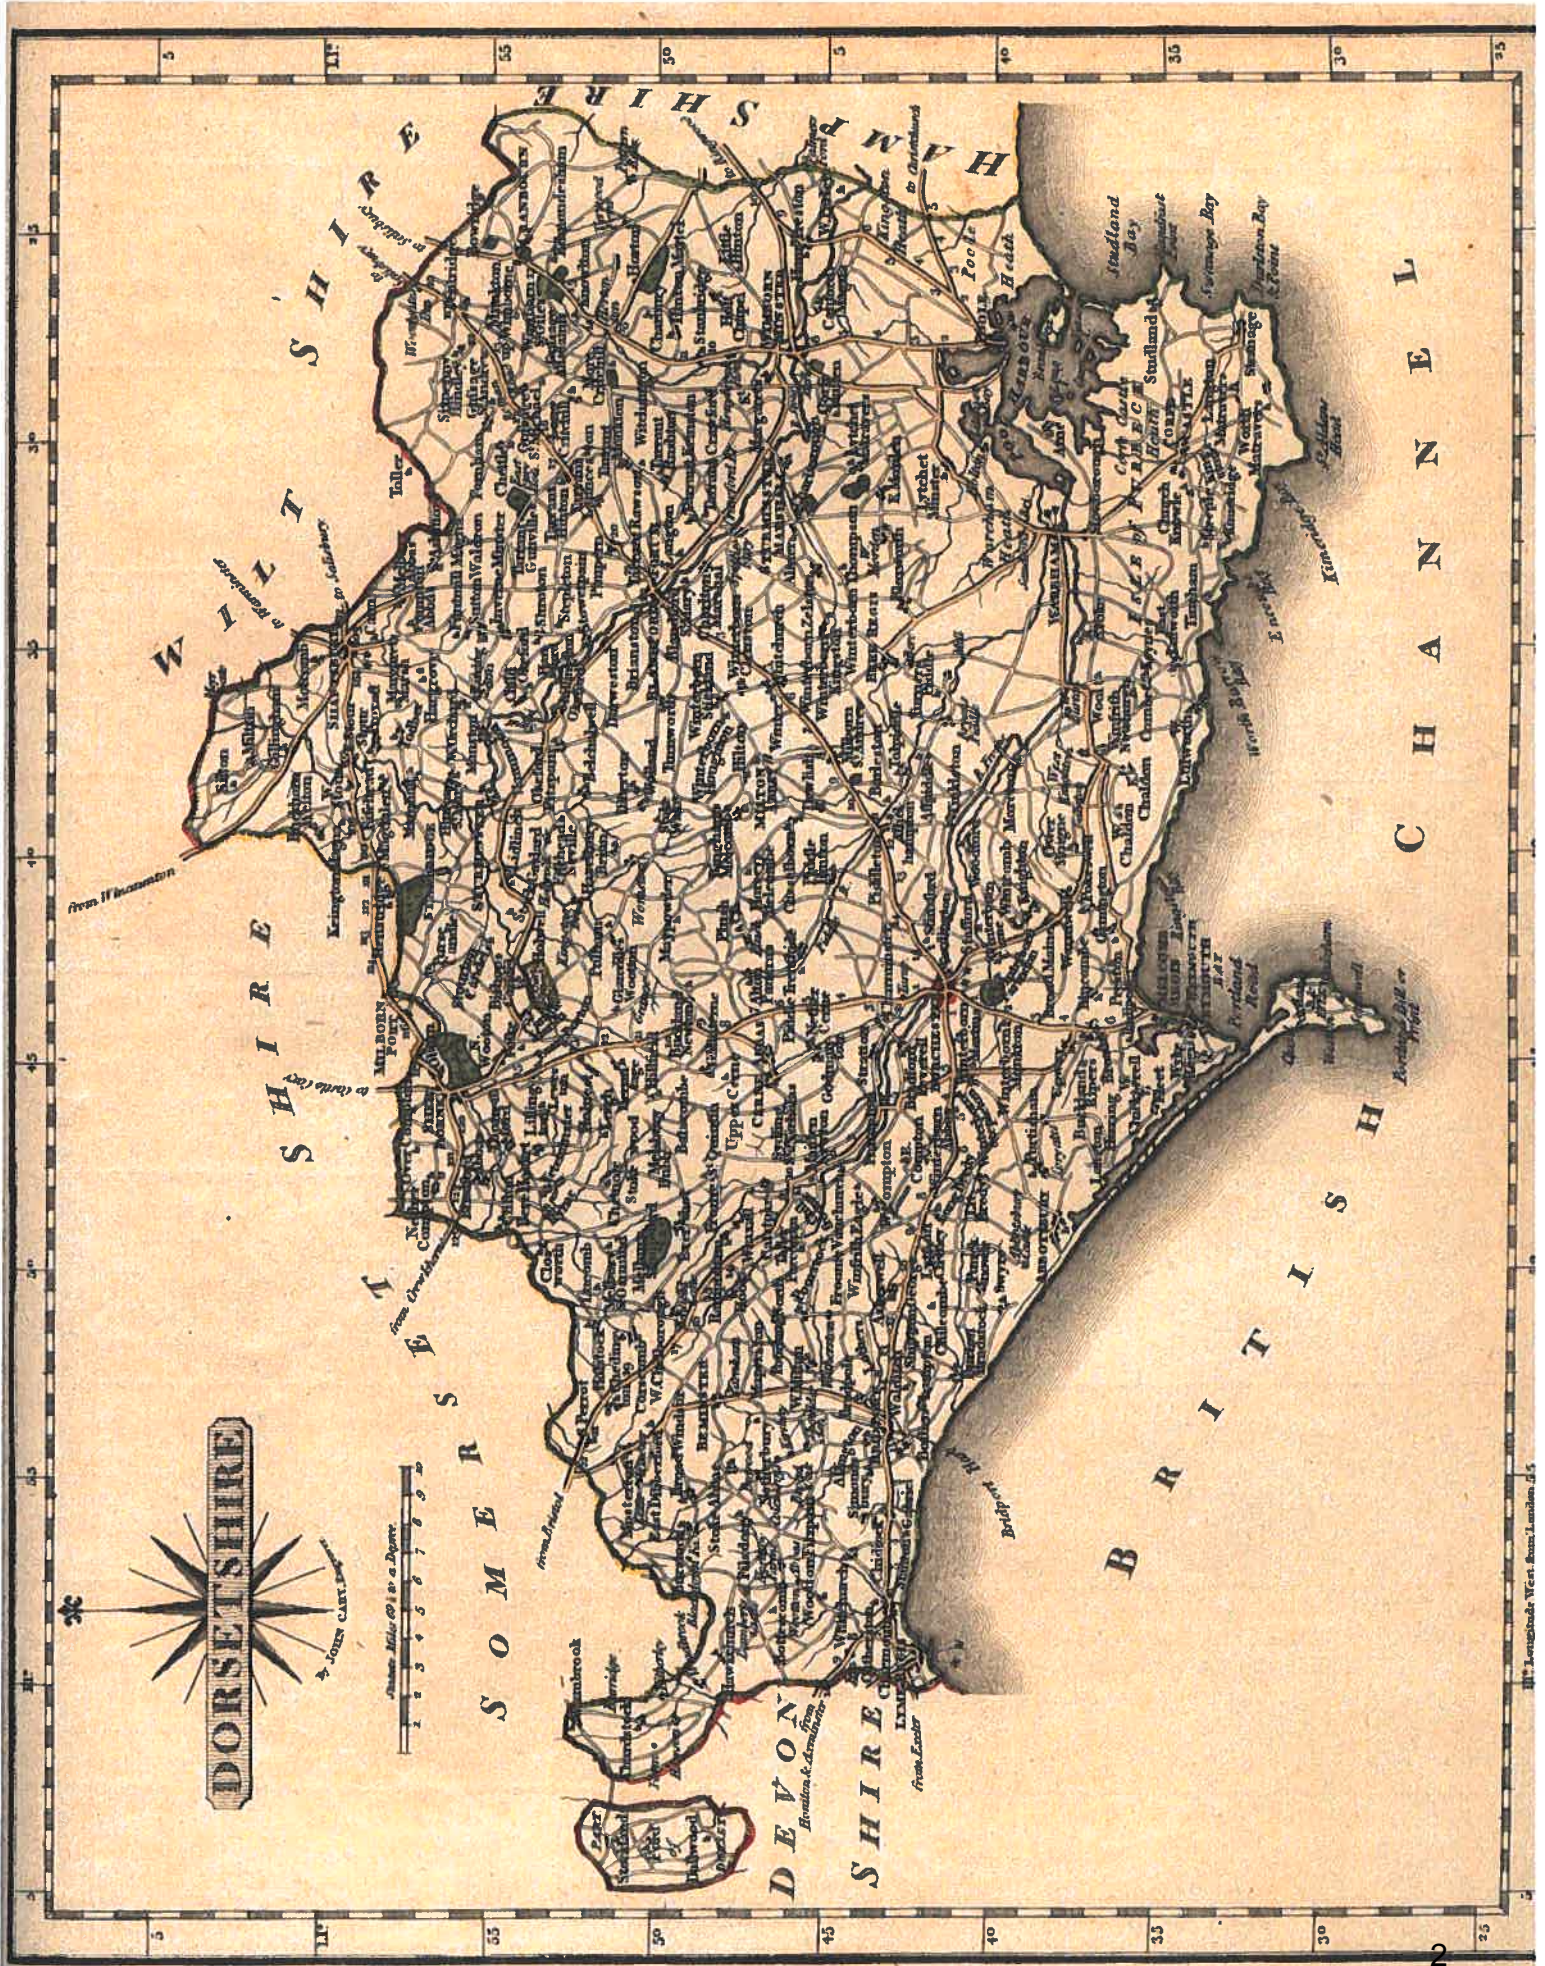

**Appendix 11**

**Attachment E**

**John Cary's Map of Dorsetshire 1787 (dated by others in the same series).**

DORSET SHIRE

DEVON SHIRE

Map containing numerous place names and geographical labels, including:   
 - **Counties:** Dorset Shire, Devon Shire, Somerset, West Shire, Hampshire, Channell, British.   
 - **Rivers:** From Exeter, From Exmouth, From Taunton, From Dorchester, From Wareham, From Bournemouth, From Poole, From Wareham, From Dorchester, From Wareham, From Bournemouth, From Poole.   
 - **Coastal Features:** Studland Bay, Swanage Bay, Portland, Bournemouth, Poole, Wareham, Dorchester, Exeter, Exmouth.   
 - **Other Labels:** From Exeter, From Exmouth, From Taunton, From Dorchester, From Wareham, From Bournemouth, From Poole, From Wareham, From Dorchester, From Wareham, From Bournemouth, From Poole.