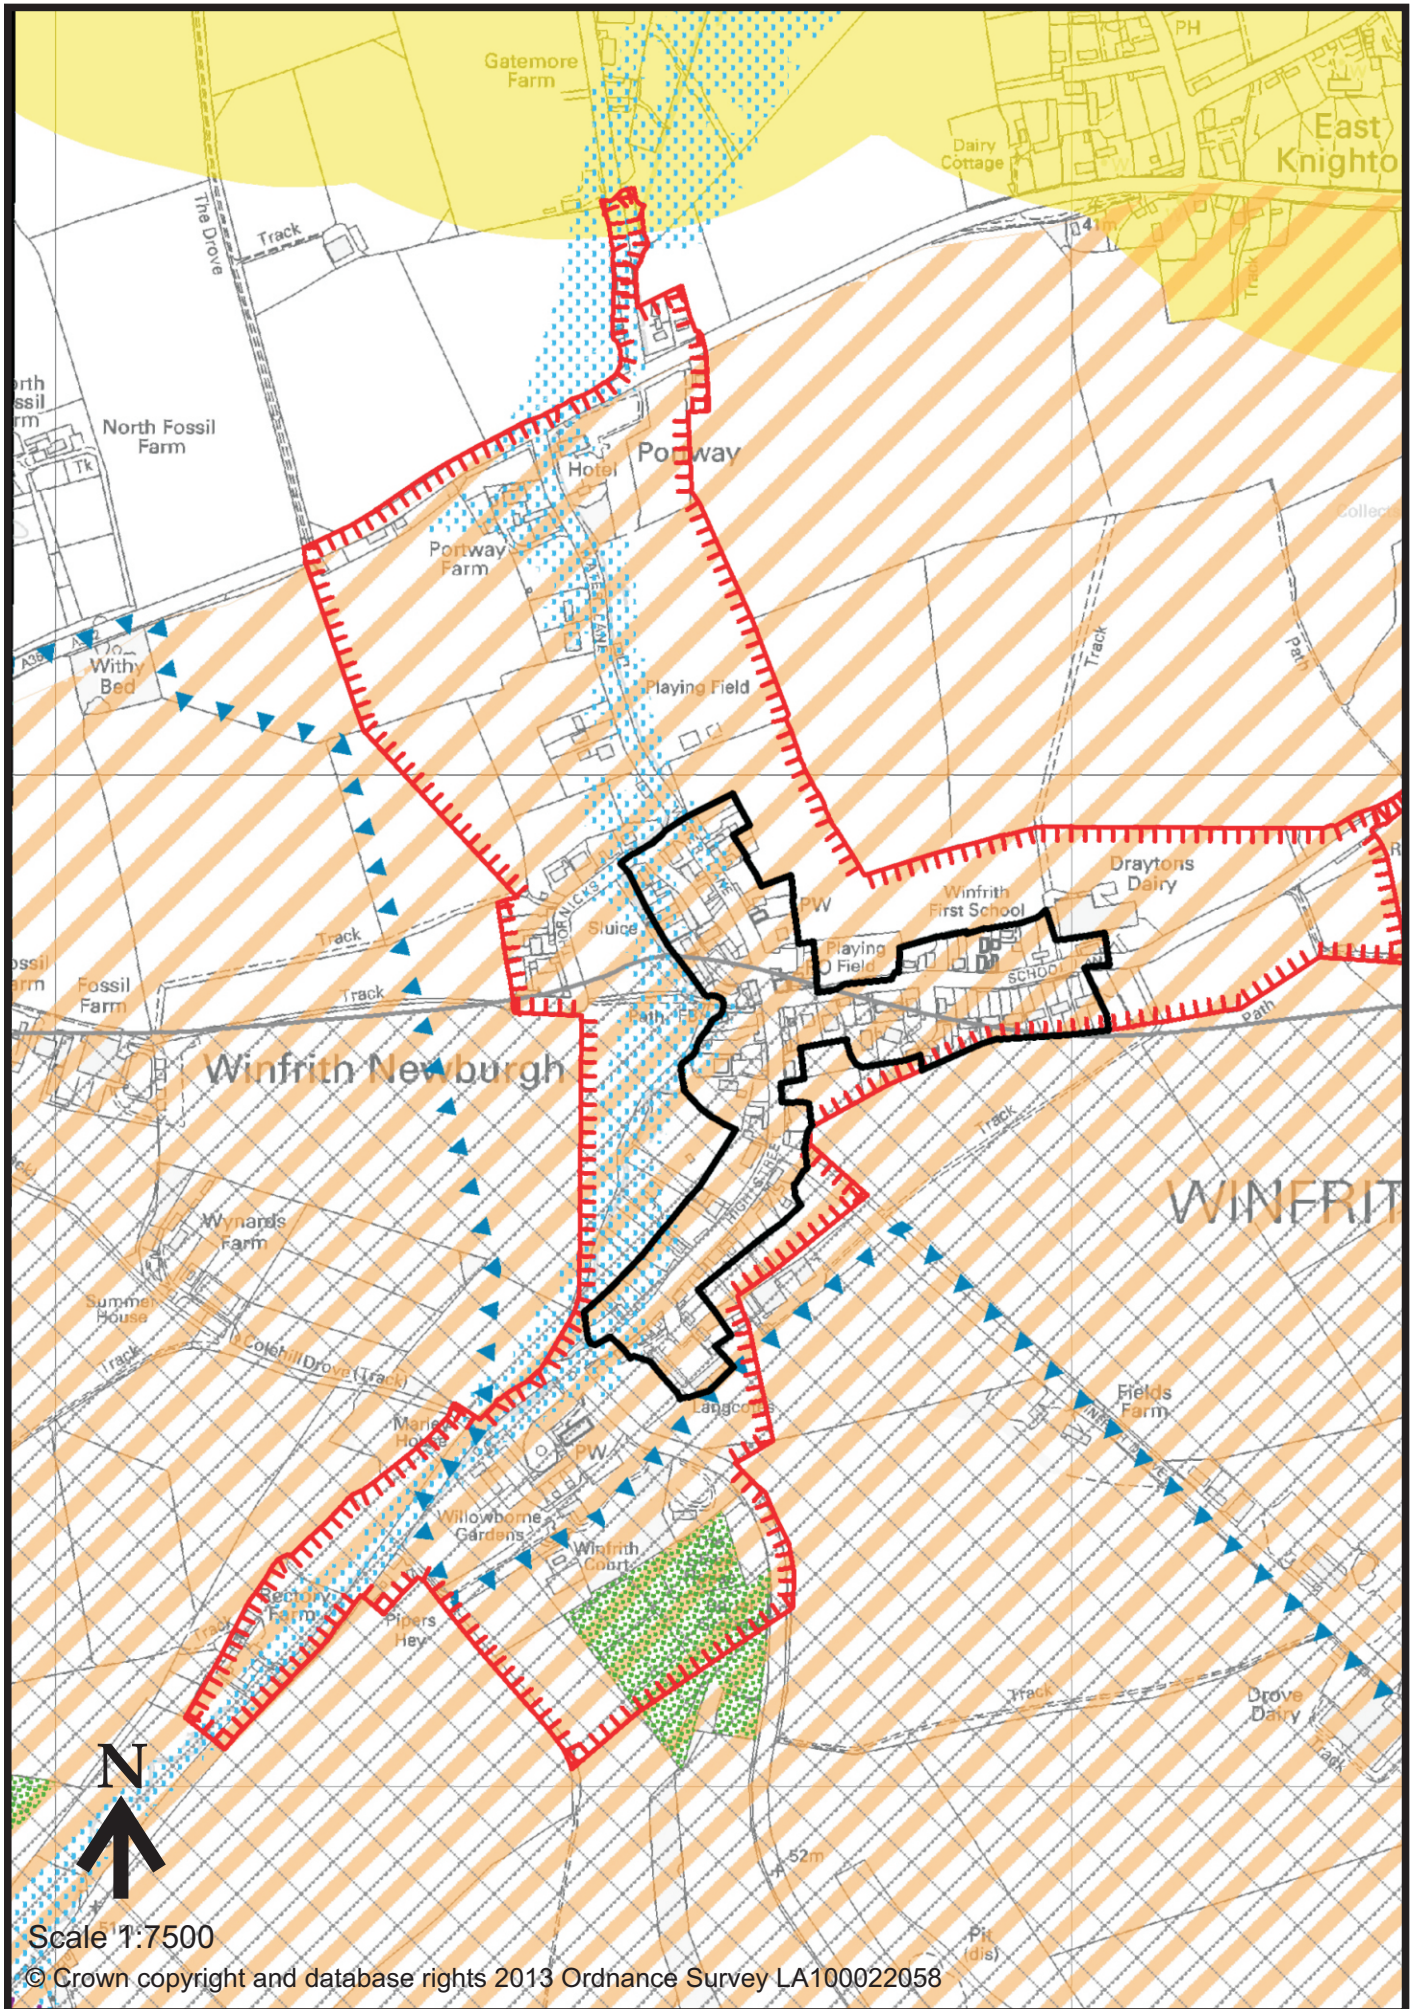

Inset Map 24 - Winfrith Newburgh

Scale 1:7500