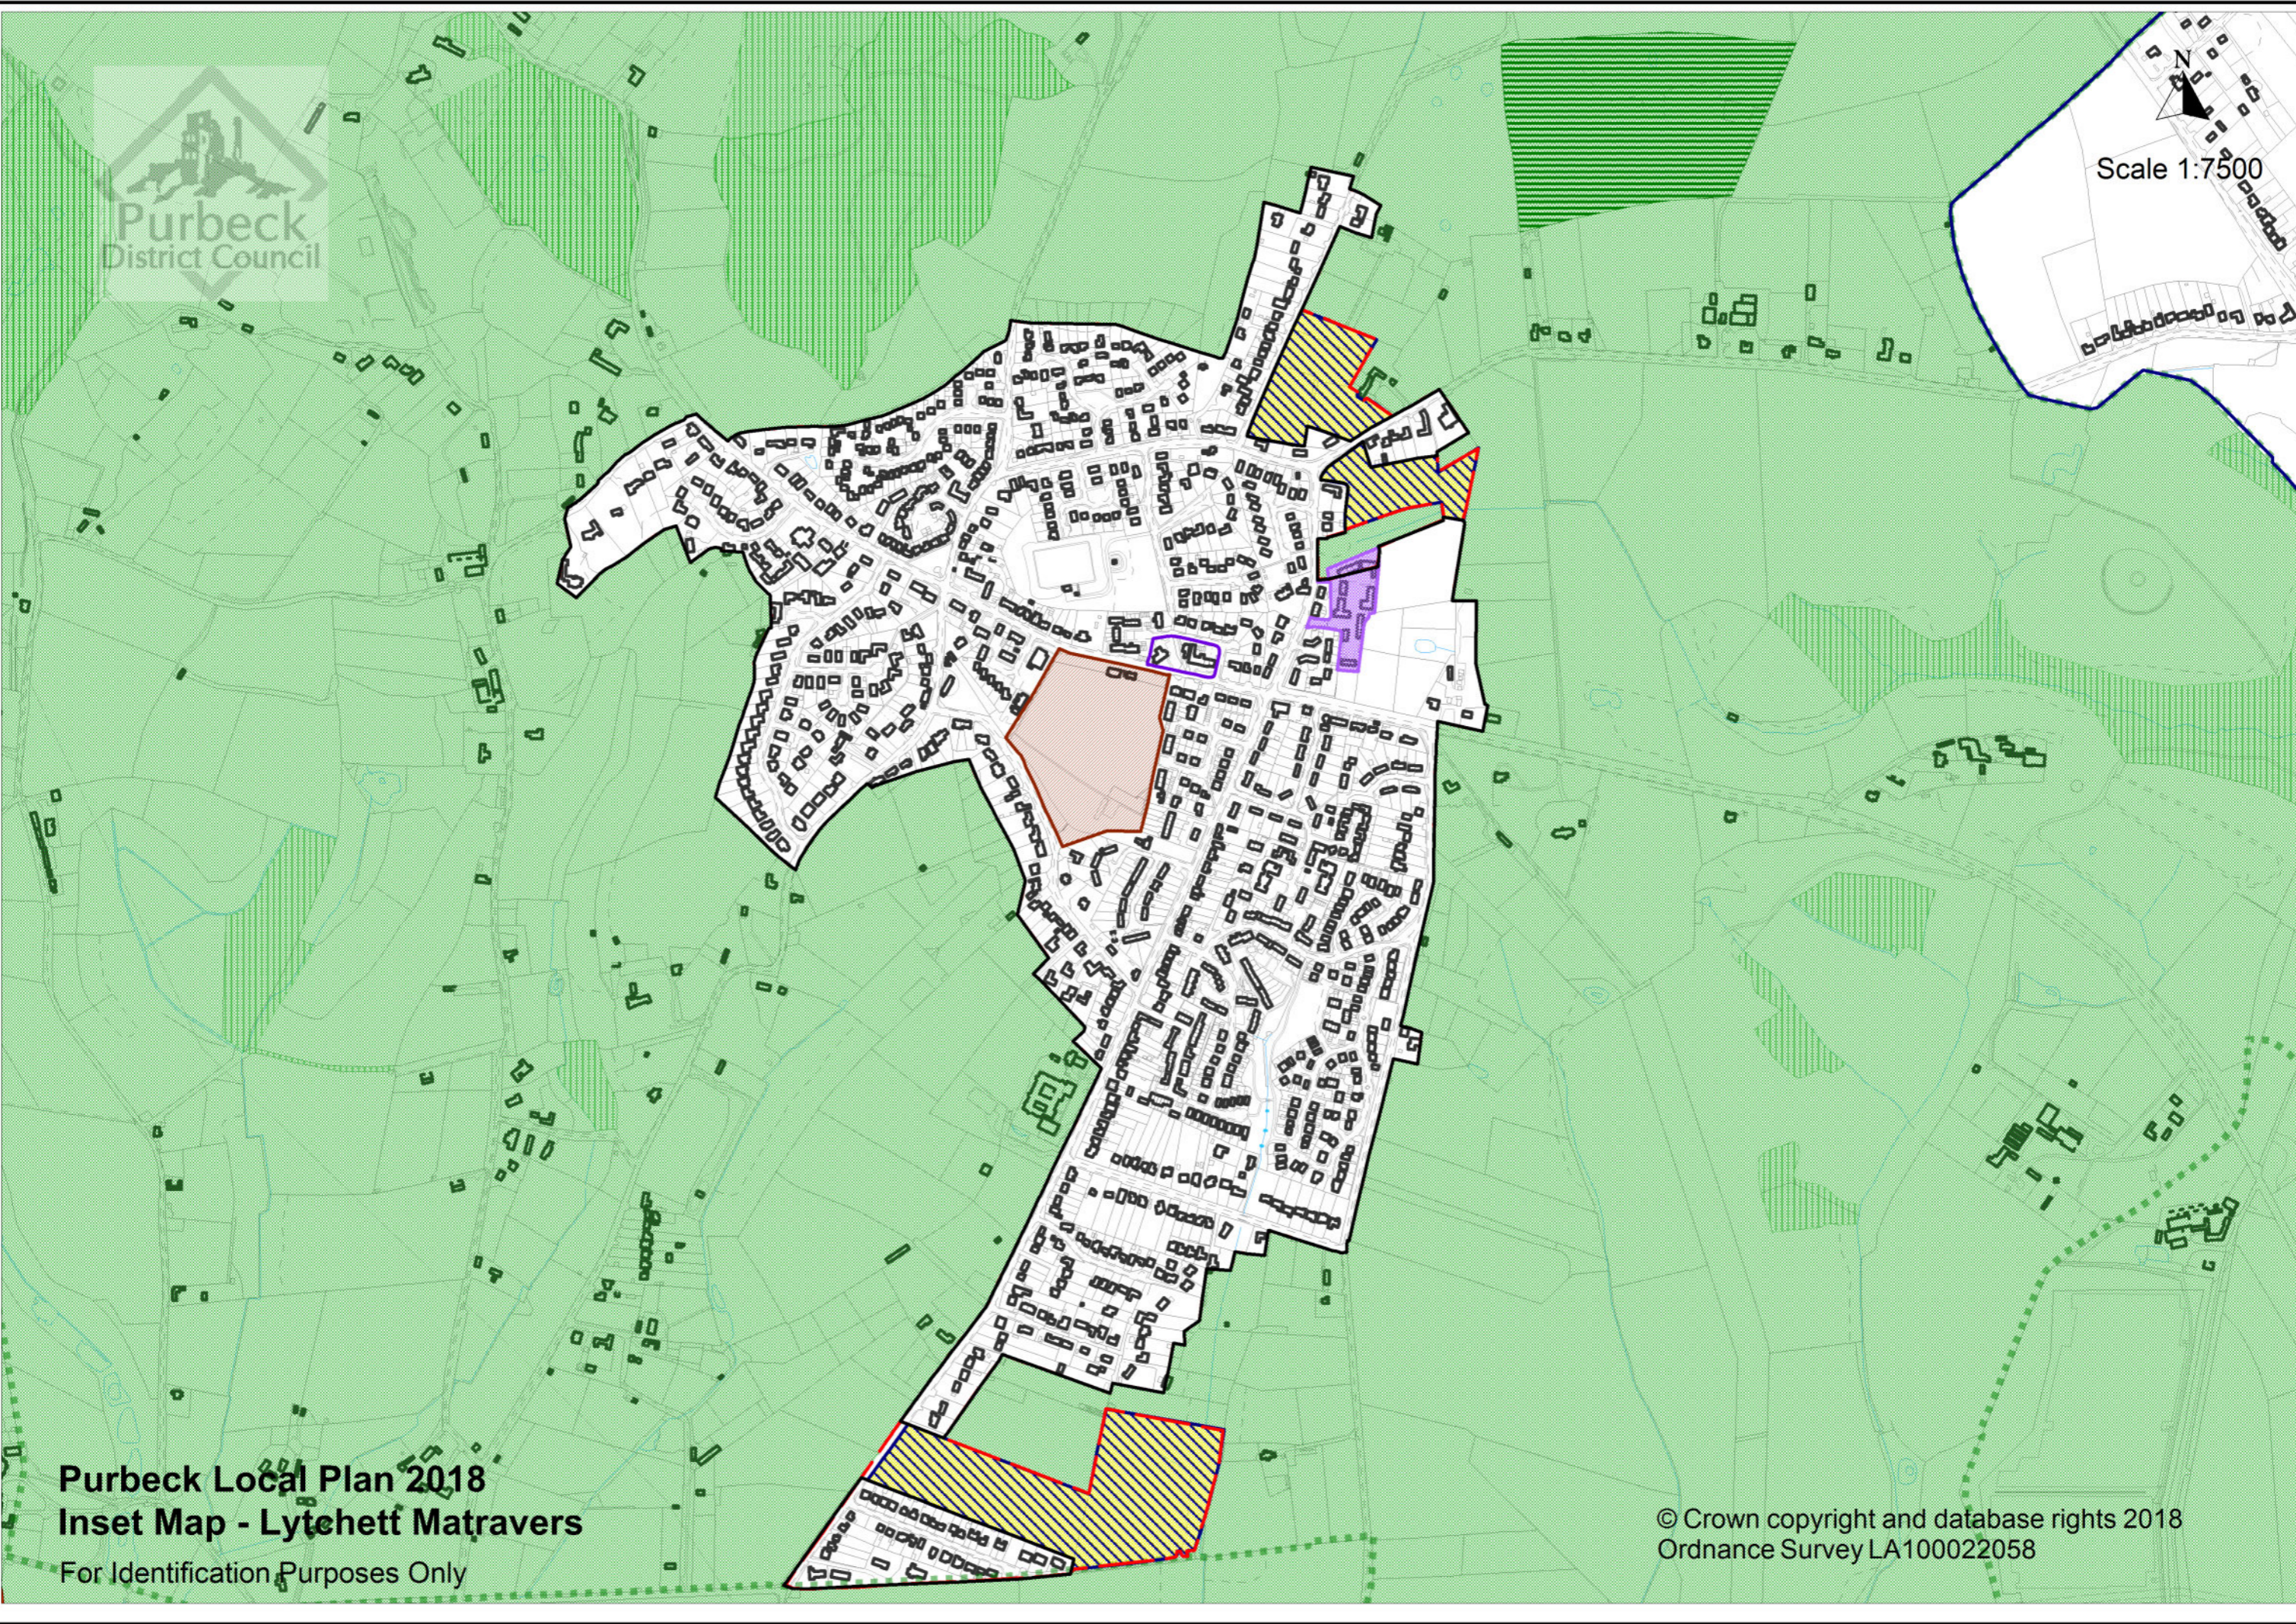

Scale 1:7500

Purbeck Local Plan 2018
Inset Map - Lytchett Matravers
For Identification Purposes Only

© Crown copyright and database rights 2018
Ordnance Survey LA100022058